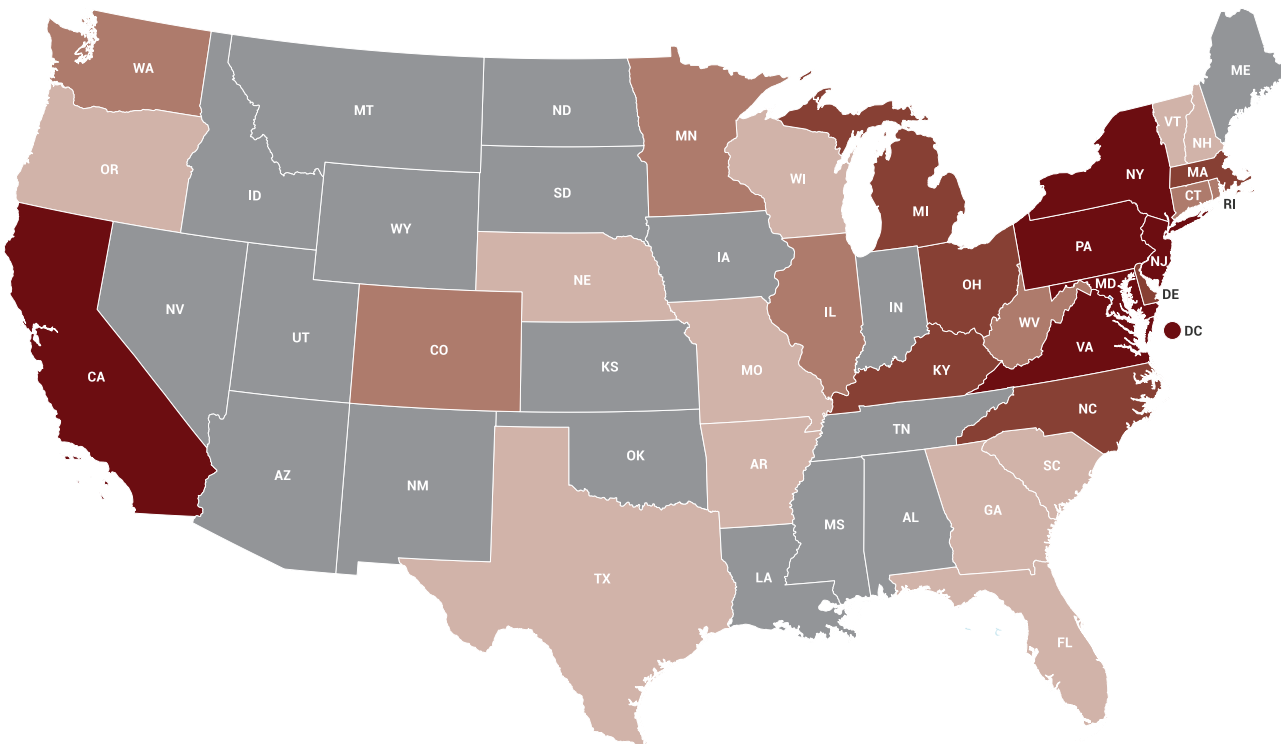

# WHO WILL YOU MEET?

The key to a successful exhibit is making sure you come in contact with the right people. USBevX attracts the highest-quality attendees responsible for making purchasing decisions. Consider these attendee numbers from the past USBevX events:

## Attendance by Title & Position

Owners, Executives & Directors:	44.90%
Sales & Marketing:	17.20%
Winemakers/Producers:	16.00%
Managers:	8.40%
Vineyard/Growers:	2.60%
Press/Media:	3.90%
Other Staff:	6.60%

## Attendance by Region

Virginia	30.2%
Maryland	18.2%
California	11.7%
Pennsylvania	8.6%
New York	6.5%
D.C.	6.0%
New Jersey	4.5%
North Carolina	3.7%
Other States combined	10.6%