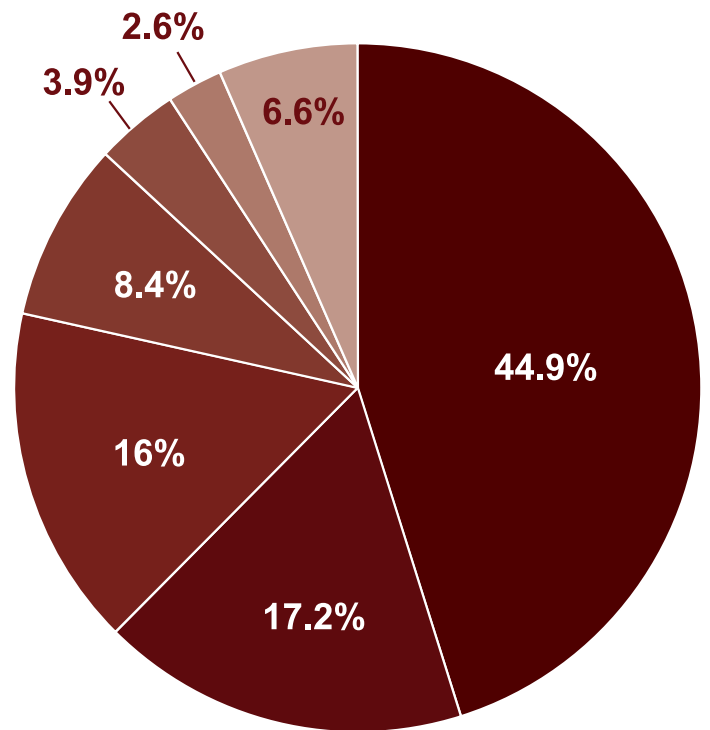

# WHO WILL YOU MEET?

The key to a successful exhibit is making sure you come in contact with the right people. USBevX attracts the highest-quality attendees responsible for making purchasing decisions. Consider these attendee numbers from the past USBevX events:

## Attendance by Title & Position

Owners, Executives & Directors:	44.90%
Sales & Marketing:	17.20%
Winemakers/Producers:	16.00%
Managers:	8.40%
Vineyard/Growers:	2.60%
Press/Media:	3.90%
Other Staff:	6.60%

## Attendance by Region

Virginia	30.2%
Maryland	18.2%
California	11.7%
Pennsylvania	8.6%
New York	6.5%
D.C.	6.0%
New Jersey	4.5%
North Carolina	3.7%
Other States combined	10.6%